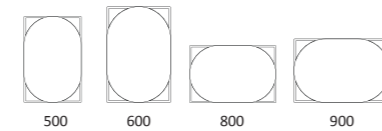

Rubix Mirrors

2 Year Warranty Electrical Parts 5 Year Warranty Silver Coatings

Rubix's unique, contemporary design offers a distinctive style, while also providing exceptional practicality. Equipped with advanced features, this mirror offers more than just reflection. Rubix includes the latest heat pad technology, which covers more than 75% of the mirror's surface and reduces a greater area of condensation, further enhancing visibility. The illuminated rectangular frame features colour changing technology and three brightness levels, which is all operated using touch-sensitive controls that allow effortless adjustment of brightness, ensuring the perfect amount of light for any task.

- Colour temperature changing LED illumination
- Three brightness levels
- Can be hung landscape or portrait
- Touch switch
- Larger heated pad

Black				
500 Mirror	500(w) x 800(h) x 30(d) mm	306500	£550.99	
600 Mirror	600(w) x 900(h) x 30(d) mm	306700	£622.99	
Brushed Brass				
500 Mirror	500(w) x 800(h) x 30(d) mm	306600	£574.99	
600 Mirror	600(w) x 900(h) x 30(d) mm	306800	£658.99	

Dulcis Mirrors

A contemporary approach to a timeless ornate mirror, Dulcis' elaborate patterned illumination creates a striking feature, ideal for both modernist and classic bathroom settings. The chamfered diffuser on the back of the mirror creates a delicate, ambient glow across the wall which offers a sophisticated finishing touch to the space.

- Colour temperature changing LED illumination
- Heated pad
- Touch free operation

600 Mirror	600Ø x 37(d) mm	306200	£523.99
800 Mirror	800Ø x 37(d) mm	306300	£565.99
1000 Mirror	1000Ø x 37(d) mm	306400	£634.99

Dawn Mirrors

2 Year Warranty Electrical Parts 5 Year Warranty Silver Coatings