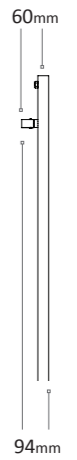

- A combination of towel warmer and radiator
- High quality steel
- Available in four sizes
- Available with a chrome frame and white inset radiator

Ladder Rail

	Height mm	Width mm	Bars	Watts	BTU's	
Ladder Rail with white Inset Radiator						
MDLFUSION001	1200	500	9	834	2846	£920.99
MDLFUSION002	1200	600	9	1033	3525	£998.99
MDLFUSION003	1500	500	12	1145	3907	£1073.99
MDLFUSION004	1500	600	12	1438	4906	£1157.99