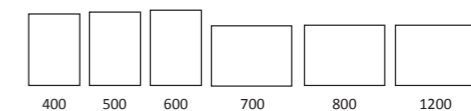

Luxe bathroom mirror's precision frame of LED illumination provides subtle radiance, while wave-switch activation offers an intuitive experience that heightens the overall sense of luxury.

- LED illumination
- Slim profile
- Heated pad
- Can be hung landscape or portrait
- Touch free operation

400 Mirror	400(w) x 700(h) x 25(d) mm	304400	£505.99
500 Mirror	500(w) x 800(h) x 25(d) mm	304500	£536.99
600 Mirror	800(w) x 600(h) x 25(d) mm	304600	£581.99
1200 Mirror	1200(w) x 700(h) x 25(d) mm	304700	£765.99