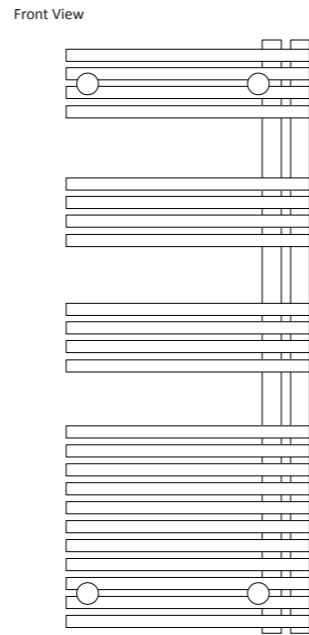

Kura

5 Year Warranty

- Outputs tested to EN442
- All products CE approved
- High quality materials and engineering
- Dual energy options

Available Colours

White   Titane   Anthracite

Matt Black

Please ensure your selected colour number and name is included on your order. E.g. for an 1161 x 496mm Towel Rail Matt Black quote the code KURL120050MB.

Outputs based on Delta t50. All prices include VAT.

Straight

	Height mm	Width mm	Bars	Watts	BTU's	Colour	White
Left Hand: White | Titane | Anthracite | Matt Black							
KURL120050	1161	496	23	547	1867	£528.99	£449.99
KURL120060	1161	596	23	628	2143	£563.99	£479.99
KURL170050	1681	496	34	778	2655	£635.99	£540.99
KURL170060	1681	596	34	894	3051	£687.99	£585.99
Right Hand: White | Titane | Anthracite | Matt Black							
KURR120050	1161	496	23	547	1867	£528.99	£449.99
KURR120060	1161	596	23	628	2143	£563.99	£479.99
KURR170050	1681	496	34	778	2655	£635.99	£540.99
KURR170060	1681	596	34	894	3051	£687.99	£585.99