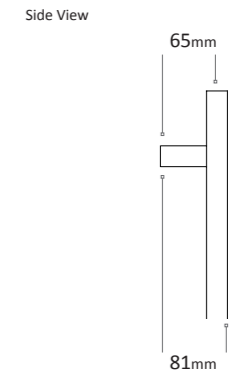

Milo

5 Year Warranty

- Outputs tested to EN442
- All products CE approved
- High quality materials and engineering
- Dual energy options

Available Colours

Straight

Code	Height mm	Width mm	Bars	Watts	BTU's	
White						
MIL080050WH	800	500	7	324	1105	£349.99
MIL120050WH	1200	500	11	476	1624	£445.99
MIL160050WH	1600	500	15	647	2208	£605.99
Chrome						
MIL080050CH	800	500	7	203	689	£466.99
MIL120050CH	1200	500	11	302	1034	£609.99
MIL160050CH	1600	500	15	395	1344	£822.99
Anthracite						
MIL080050AN	800	500	7	324	1105	£390.99
MIL120050AN	1200	500	11	476	1624	£514.99
MIL160050AN	1600	500	15	647	2208	£705.99
Matt Black						
MIL080050MB	800	500	7	324	1105	£430.99
MIL120050MB	1200	500	11	476	1624	£566.99
MIL160050MB	1600	500	15	647	2208	£778.99