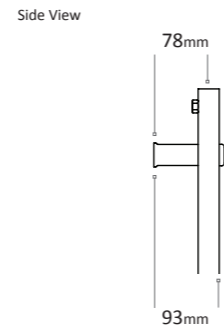

Amur

Electric Options
see page 310

15 Year
Warranty