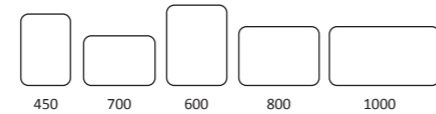

Cadiz Mirrors

800 Circular

Featuring a rounded corner frame, our slim Cadiz mirror is available in five sizes, which can be styled landscape or portrait depending on your space and needs. Cadiz also offers easy to use contactless lighting controls, as well as our heated demister pad technology.