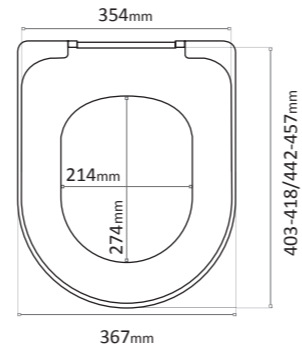

Barbian
White Toilet Seat

547198 £72.99

- Soft Close®
- Take Off®
- SolidFix®
- Top Fix
- ExCenter
- Duroplast