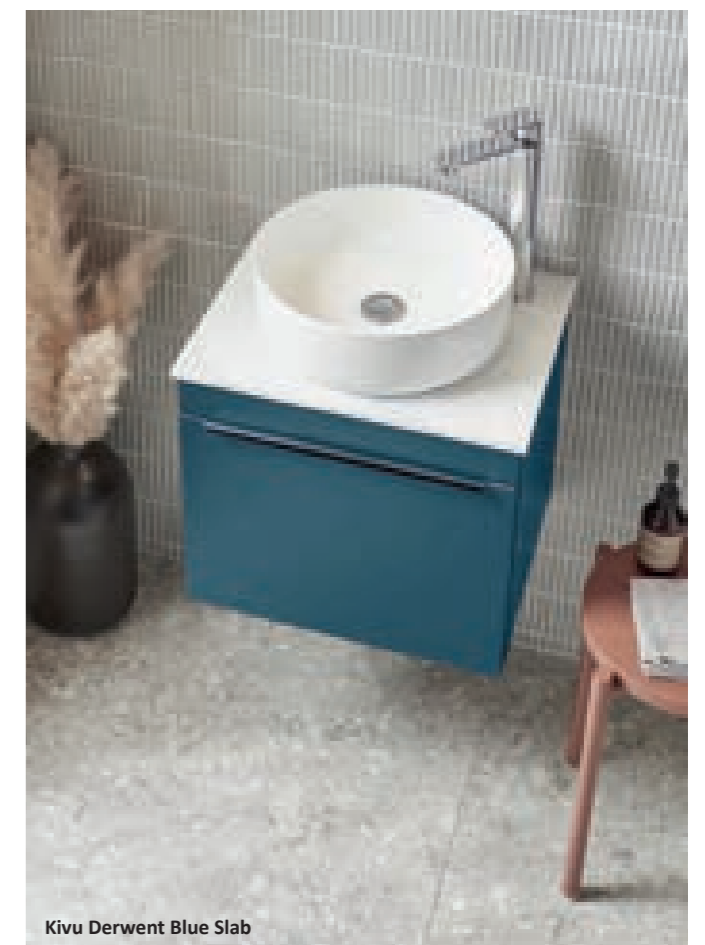

Kivu Derwent Blue Slab

500mm Wall Mounted Single Drawer Cabinet
Unit 490(w) x 450(h) x 390(d) mm

Total £369.99

- Steel Blue
IFMAWM1STE
- Terracotta
IFMAWM1TER
- Pistachio
IFMAWM1PIS
- Plum
IFMAWM1PLU
- Matt Black
IFMAWM1BLA
- Matt White
IFMAWM1WHI