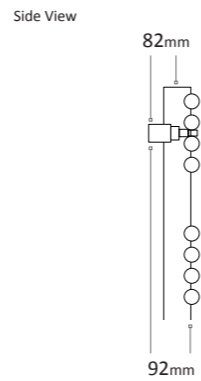

Kura

5 Year Warranty

- Outputs tested to EN442
- All products CE approved
- High quality materials and engineering
- Dual energy options

Available Colours

White   Titane   Anthracite

Matt Black

Please ensure your selected colour number and name is included on your order. E.g. for an 1161 x 496mm Towel Rail Matt Black quote the code KURL120050MB.

Outputs based on Delta t50. All prices include VAT.

Straight

	Height mm	Width mm	Bars	Watts	BTU's	Colour	White
Left Hand: White | Titane | Anthracite | Matt Black							
KURL120050	1161	496	23	547	1867	£528.99	£449.99
KURL120060	1161	596	23	628	2143	£563.99	£479.99
KURL170050	1681	496	34	778	2655	£635.99	£540.99
KURL170060	1681	596	34	894	3051	£687.99	£585.99
Right Hand: White | Titane | Anthracite | Matt Black							
KURR120050	1161	496	23	547	1867	£528.99	£449.99
KURR120060	1161	596	23	628	2143	£563.99	£479.99
KURR170050	1681	496	34	778	2655	£635.99	£540.99
KURR170060	1681	596	34	894	3051	£687.99	£585.99