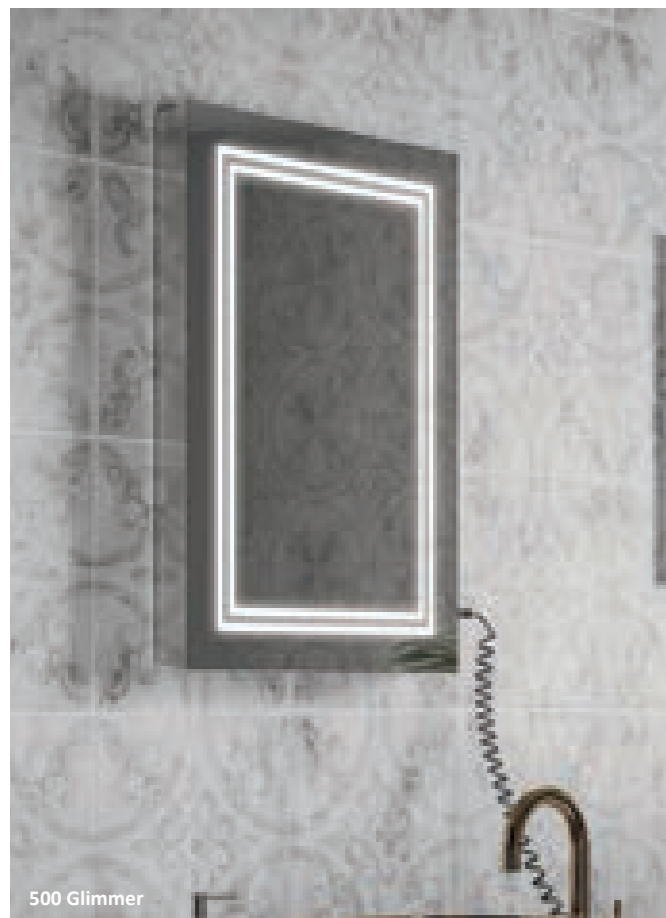

- Cool white LED illumination
- Heated pad
- Touch free operation

500 Mirror	500(w) x 700(h) x 30(d) mm	301400	£462.99
600 Mirror	600(w) x 800(h) x 30(d) mm	301500	£494.99

Glimmer Mirrors

With its striking double LED border, Glimmer will light up your bathroom routine perfectly. The mirror is also fitted with integrated shaver sockets and demisting heat pad for a crystal-clear view.