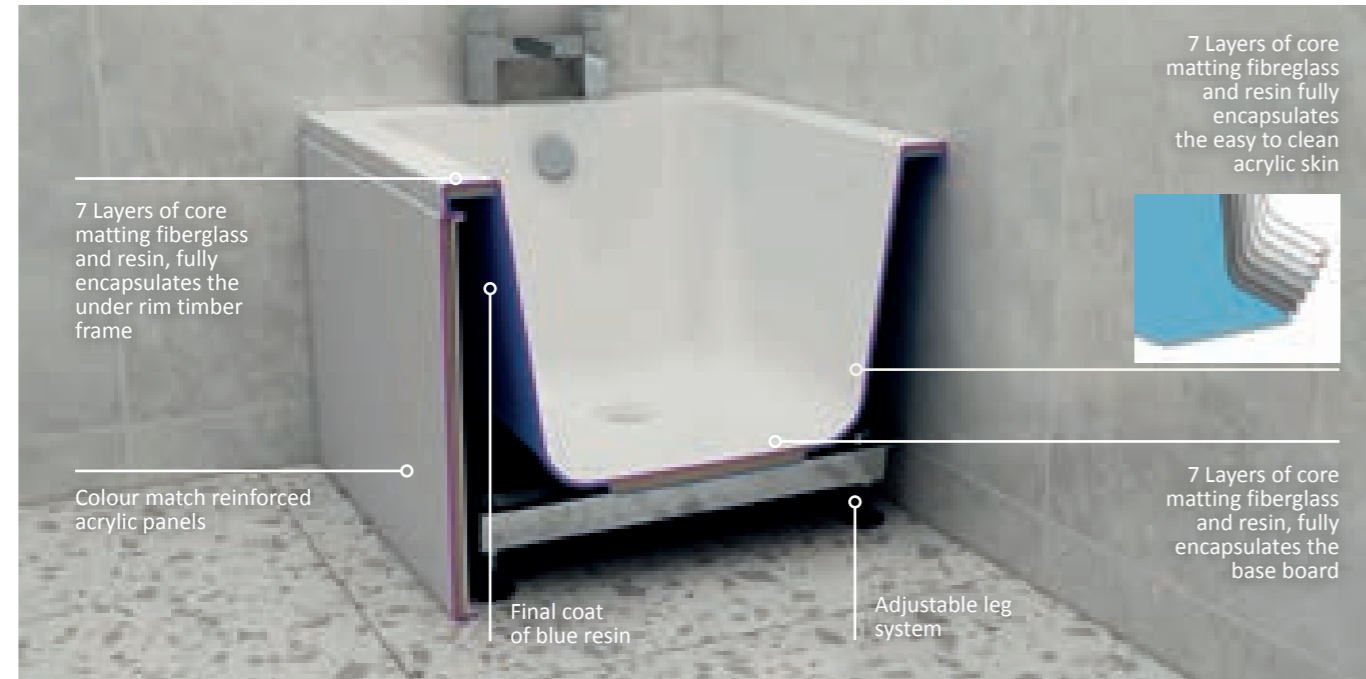

Serra Freestanding Baths

Lifetime Warranty

- Cannot be drilled for tapholes
- Available in three luxury finishes
- 4mm Acrylic
- Integrated overflow

1805mm Freestanding Bath Copper	1805 x 785 mm	MDLSER001	£3514.99
1805mm Freestanding Bath Silver	1805 x 785 mm	MDLSER002	£3514.99
1805mm Freestanding Bath Gold	1805 x 785 mm	MDLSER003	£3514.99
1695mm Freestanding Bath Copper	1695 x 750 mm	MDLSER004	£3514.99
1695mm Freestanding Bath Silver	1695 x 750 mm	MDLSER005	£3514.99
1695mm Freestanding Bath Gold	1695 x 750 mm	MDLSER006	£3514.99

Zagros Freestanding Baths

- Cannot be drilled for tapholes
- Available in three luxury finishes
- 4mm Acrylic
- Integrated overflow

1720mm Freestanding Bath Copper	1720 x 712 mm	MDLZAG001	£3670.99
1720mm Freestanding Bath Silver	1720 x 712 mm	MDLZAG002	£3670.99
1720mm Freestanding Bath Gold	1720 x 712 mm	MDLZAG003	£3670.99

The Ultimate Premium reinforced acrylic bath

Infinitacast baths are the ultimate premium bath, hand finished in the UK to the most exacting of standards. They are rigid, durable, strong and with a reassuring weight are perfect for all bathrooms, regardless of bath style chosen. The versatility of the materials used, the advanced manufacturing process and the quality of our craftsmanship means that Infinitacast baths can be designed in beautiful sculptural shapes that suit the contemporary bathroom.

Made from a high quality acrylic, the baths are reinforced with 7 layers of hand applied fibreglass core matting and resin bonding. The timber framed bath rims and bath bases are fully encapsulated in fibreglass matting and resin bonding providing extra rigidity, meaning the bath will not 'flex' when you step in.