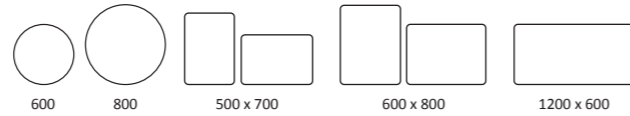

- Complete with Demister
- Touch sensor lighting with dimming function
- LED low energy Light fitting
- Landscape or Portrait installation
- IP44 Rated: Suitable for use in bathrooms

500/700	500(w) x 700(h) x 30(d) mm	MDL47750	£288.99
600/800	600(w) x 800(h) x 30(d) mm	MDL47780	£312.99
1200/600	1200(w) x 600(h) x 30(d) mm	MDL47720	£449.99
600 Circular	600Ø X 30(d) mm	MDL47860	£280.99
800 Circular	800Ø X 30(d) mm	MDL47880	£361.99
500/700	500(w) x 700(h) x 30(d) mm	MDL47150*	£280.99
600/800	600(w) x 800(h) x 30(d) mm	MDL47160*	£355.99