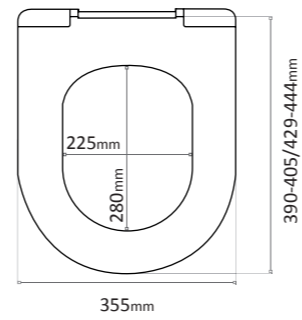

Arielli
White Toilet Seat

547196 £60.99

- Soft Close®
- Take Off®
- SolidFix®
- Top Fix
- ExCenter
- Duroplast