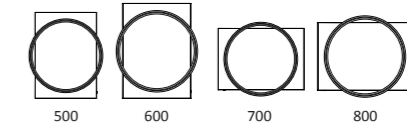

Gaia offers light blending and colour temperature changing technology for a level of illumination that is second to none. The mirror features a circle of LED light, which is offset from the surface of the mirror. This provides optimal facial illumination, comparable with the make-up mirrors used by professional stylists. Find the perfect hue for precision tasks, such as shaving or applying make-up or choose a shade that complements your interior design.

- Colour temperature changing LED illumination
- Heated pad
- Touch free operation
- Can be hung landscape or portrait

Chrome			
500 Mirror	500(w) x 700(h) x 78(d) mm	307900	£613.99
600 Mirror	600(w) x 800(h) x 78(d) mm	308000	£657.99
Black			
500 Mirror	500(w) x 700(h) x 78(d) mm	308100	£643.99
600 Mirror	600(w) x 800(h) x 78(d) mm	308200	£689.99
Brushed Brass			
500 Mirror	500(w) x 700(h) x 78(d) mm	308300	£749.99
600 Mirror	600(w) x 800(h) x 78(d) mm	308400	£797.99