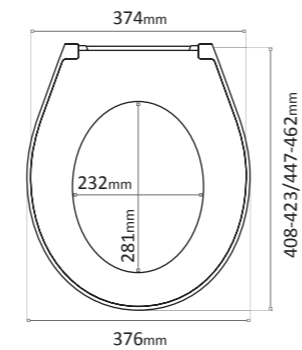

Lascari
White Toilet Seat

547195 £66.99

- Soft Close®
- Take Off®
- SolidFix®
- Top Fix
- ExCenter
- Duroplast