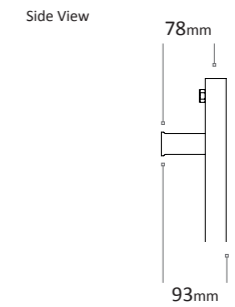

- Straight multi-rail available in four modern contemporary colours
- 25mm horizontal tubes
- Flat tops and rear air-vent
- Available in multiple sizes

Available Colours

(add BB)	(add SBRN)	(add GM)
Brushed Brass	Brushed Nickel	Gun Metal
(add BRBB)		
Brushed Bronze		

Straight Vertical

Code	Height mm	Width mm	Bars	Watts	BTU's	
ELM0800500F	800	500	14	275	938	£269.99
ELM1200500F	1200	500	22	428	1460	£386.99
ELM1800500F	1800	500	34	638	2177	£566.99

Matching Coloured Valves (Pairs)

MDLM15AN	Angled 1/2" x 15mm	£67.99
MDLM15ST	Straight 1/2" x 15mm	£67.99
MDLM15CO	Corner 1/2" x 15mm	£81.99

Matching Pipe Tubes

MDLCTM15	15mm Pipe Connection Tubes with Cover Plates	£30.99

Please ensure your selected colour number and name is included on your order. E.g. for an 800 x 500mm Straight Brushed Bronze Vertical Towel Rail quote the code ELM0800500BRBB. Order your matching valves and pipe tubes the same way by adding the colour after the code.

Straight Vertical

Code	Height mm	Width mm	Bars	Watts	BTU's	
ELFL08040	800	400	14	346	1181	£194.99
ELFL08050	800	500	14	420	1433	£212.99
ELFL12030	1200	300	22	424	1447	£233.99
ELFL12050	1200	500	22	663	2262	£269.99
ELFL12060	1200	600	22	783	2672	£291.99
ELFL15050	1500	500	28	820	2797	£315.99
ELFL18050	1800	500	34	969	3306	£367.99

Matching Coloured Valves (Pairs)

MDL15AN	Angled 1/2" x 15mm	£67.99
MDL15ST	Straight 1/2" x 15mm	£67.99
MDL15CO	Corner 1/2" x 15mm	£81.99

Matching Pipe Tubes

MDLCTM15	15mm Pipe Connection Tubes with Cover Plates	£30.99