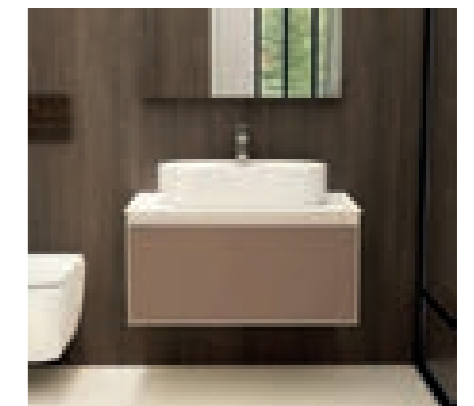

Total £1914.97
Mirror 1100(w) x 700(h) mm IFCA2773M11 £421.99
Solid White Worktop IFCA277312S01 £490.99
Unit Refer to colour for code £1001.99

☒ Matt Stone IFCA277312Q05 ☒ Duck Egg Blue IFCA277312Q06
☐ Cashmere IFCA277312Q07 ☐ Solid White (Worktop) IFCA277312S01

IFCA44B0 £221.99