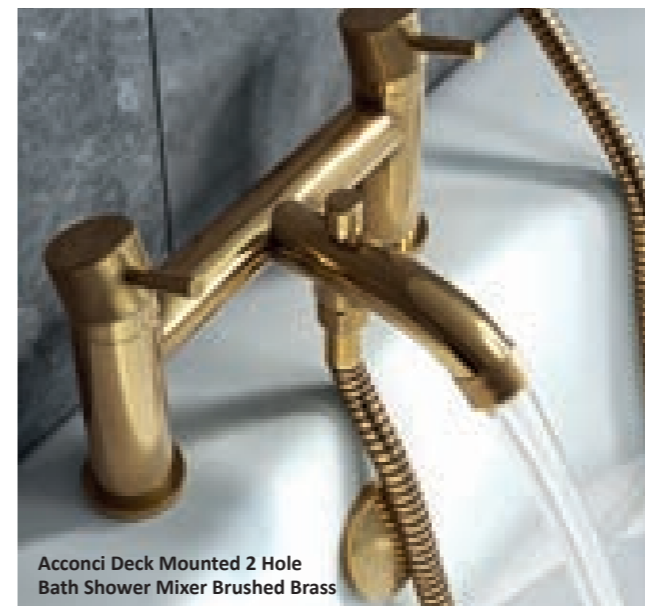

Acconci Deck Mounted 2 Hole Bath Shower Mixer Brushed Brass