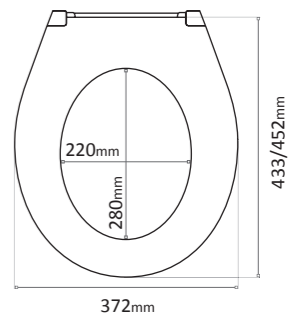

Pico
White Toilet Seat

548404 £32.99

- Duroplast