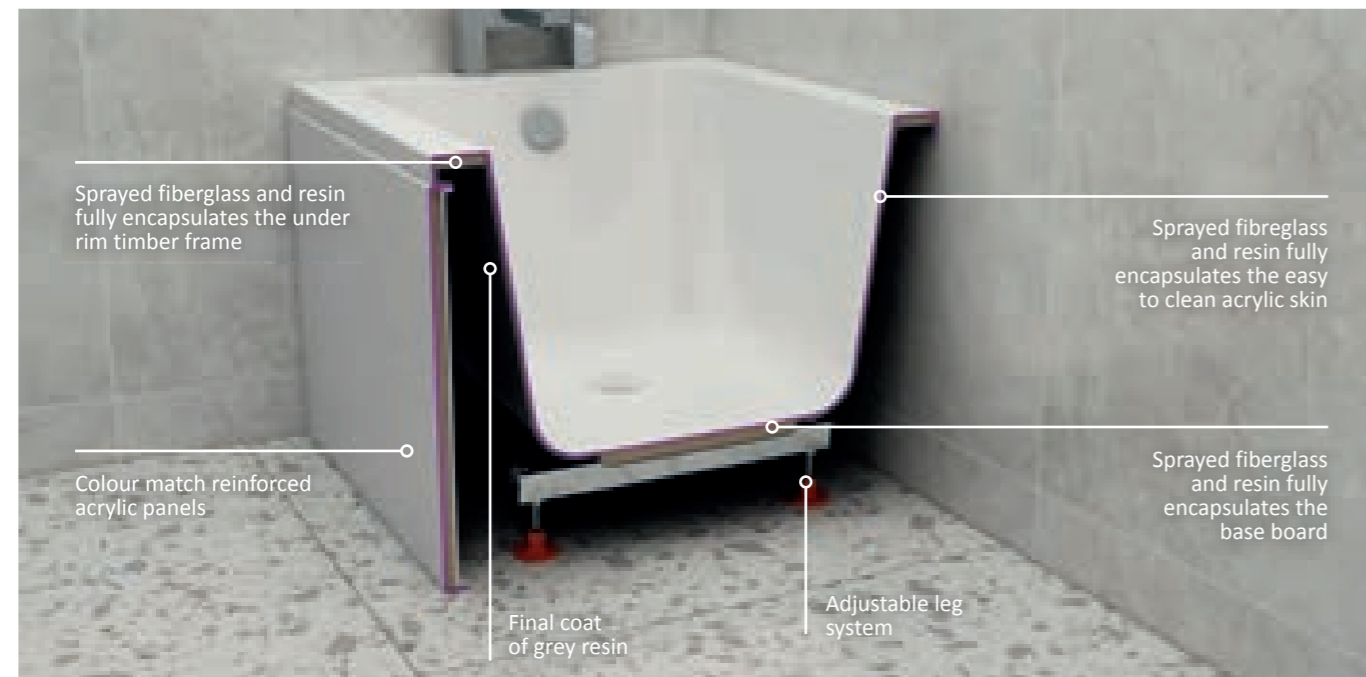

Cast

Reinforced acrylic bath

All cast baths are constructed by both hand and automated processes, for efficiency and speed. The first process is to form the bath from high quality 5mm acrylic, we then add a full timber supporting frame to both the base of the bath and the underside of the rim. This creates a strong base so we can then apply a fibreglass sprayed layer, encapsulating the timber frame creating a durable and strong bath. Finally the bath is coated with a mix of resin and grey paint, which provides a smooth and strong final bonded surface.