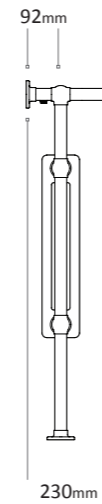

- A combination of towel warmer and radiator
- High quality steel
- Available in three sizes
- Available with a chrome frame and white inset radiator

Traditional

	Height mm	Width mm	Bars	Watts	BTU's	
Chrome with White Column						
MDLELAN001C	963	538	1	392	1338	£829.99
MDLELAN002C	963	673	1	554	1890	£984.99
MDLELAN003C	963	763	1	653	2228	£1157.99