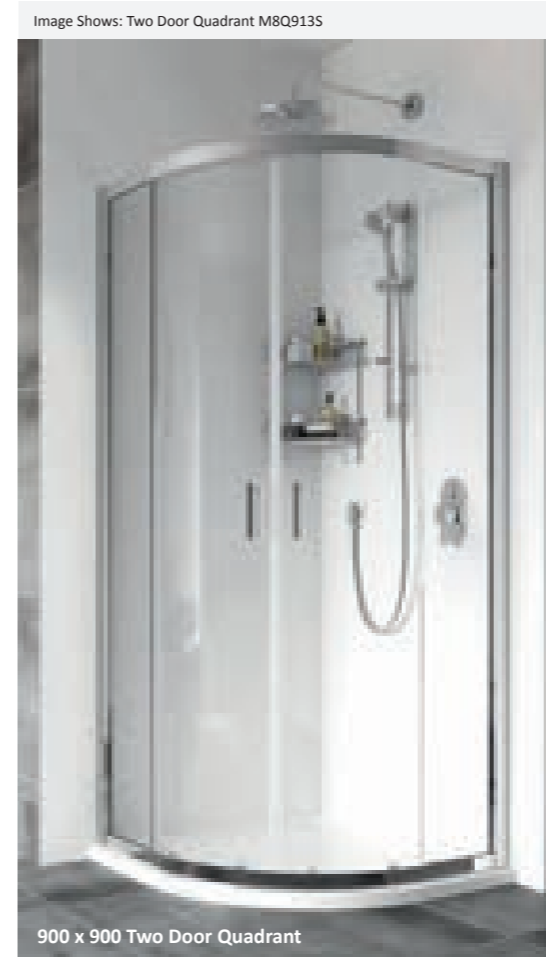

Two Door Quadrant

The most popular enclosure in Polished Chrome has quick release bearings for ease of cleaning. Chromed brass handles finish the contemporary look.

- Height: 1950mm
- Thickness: 8mm
- 25mm vertical adjustment
- Minimal low profile seals
- Reversible for right or left hand fixing

Corner Fitting

Description	Size mm	Adjustment mm	Door Aperture mm	Code	
Two Door Quad	800 x 800	750 – 775	330	M8Q813S	£750.99
Two Door Quad	900 x 900	850 – 875	500	M8Q913S	£750.99
Two Door Offset Quad	800 x 900	750 – 775 / 850 – 875	420	M4Q89CS	£774.99
Two Door Offset Quad	800 x 1000	750 – 775 / 950 – 975	420	M4Q810CS	£822.99
Two Door Offset Quad	800 x 1200	750 – 775 / 1150 – 1175	420	M4Q812CS	£870.99
Two Door Offset Quad	900 x 1200	850 – 875 / 1150 – 1175	510	M4Q912CS	£919.99