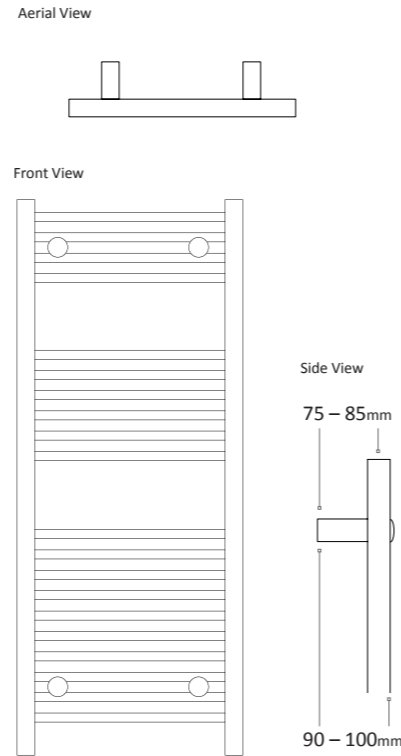

- Outputs tested to EN442
- All products CE approved
- High quality materials and engineering
- Dual energy options

Available Colours

Straight

	Height mm	Width mm	Bars	Watts	BTU's	
Anthracite						
SAA080040AN	800	400	14	283	966	£134.99
SAA080050AN	800	500	14	338	1153	£141.99
SAA080060AN	800	600	14	394	1344	£151.99
SAA120040AN	1200	400	20	402	1372	£195.99
SAA120050AN	1200	500	20	480	1638	£201.99
SAA120060AN	1200	600	20	557	1900	£211.99
SAA160050AN	1600	500	26	644	2197	£288.99
SAA160060AN	1600	600	26	755	2576	£294.99
SAA180050AN	1800	500	30	735	2508	£319.99
SAA180060AN	1800	600	30	854	2914	£328.99
Matt Black						
SAA080040MB	800	400	14	283	966	£148.99
SAA080050MB	800	500	14	338	1153	£155.99
SAA080060MB	800	600	14	394	1344	£166.99
SAA120040MB	1200	400	20	402	1372	£215.99
SAA120050MB	1200	500	20	480	1638	£222.99

	Height mm	Width mm	Bars	Watts	BTU's	
Matt Black						
SAA120060MB	1200	600	20	557	1900	£232.99
SAA160050MB	1600	500	26	644	2197	£317.99
SAA160060MB	1600	600	26	755	2576	£303.99
SAA180050MB	1800	500	30	735	2508	£351.99
SAA180060MB	1800	600	30	854	2914	£362.99
White						
SAA080040WH	800	400	14	283	966	£136.99
SAA080050WH	800	500	14	338	1153	£143.99
SAA080060WH	800	600	14	394	1344	£154.99
SAA120040WH	1200	400	20	402	1372	£186.99
SAA120050WH	1200	500	20	480	1638	£192.99
SAA120060WH	1200	600	20	557	1900	£203.99
SAA160050WH	1600	500	26	644	2197	£264.99
SAA160060WH	1600	600	26	755	2576	£275.99
SAA180050WH	1800	500	30	735	2508	£290.99
SAA180060WH	1800	600	30	854	2914	£302.99

Outputs based on Delta t50. All prices include VAT.