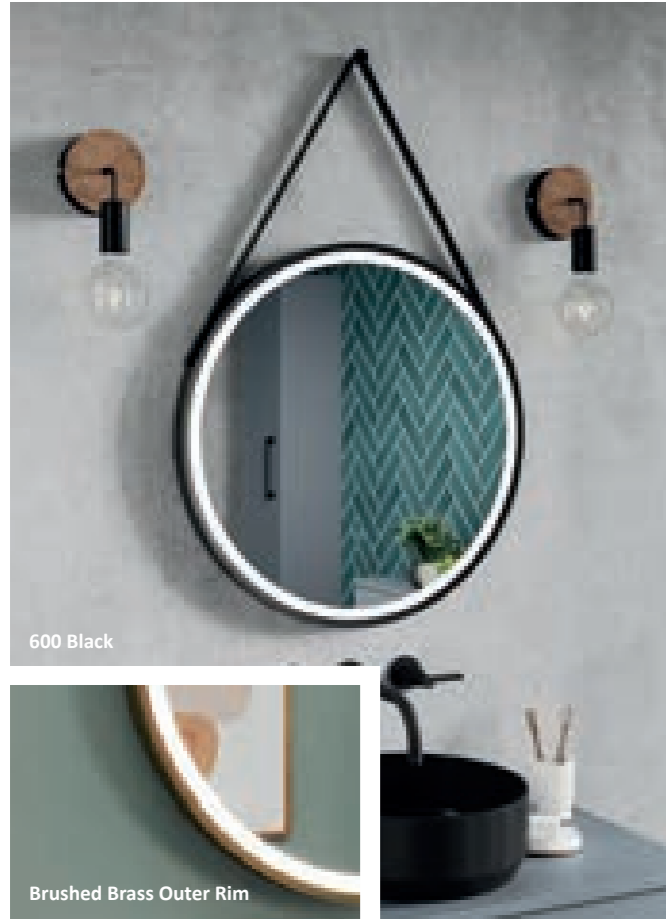

Alba

1 Year
Warranty

Elevate your bathroom design with the Alba Mirror, featuring sleek modern lines and integrated LED lighting for a perfect blend of style and functionality.

- With touch sensor technology this mirror brings stunning design as well as practical features to your room
- Built-in demister pad
- Film backed glass mirror for added safety
- Easy to install
- IP44 Rated: Suitable for use in bathrooms
- Available in two sizes and three contemporary finishes

Chrome			
600 Mirror	600Ø x 40(d) mm	INALBB13	£375.99
800 Mirror	800Ø x 40(d) mm	INALBB23	£480.99
Brushed Brass			
600 Mirror	600Ø x 40(d) mm	INALBB12	£373.99
800 Mirror	800Ø x 40(d) mm	INALBB22	£478.99
Black			
600 Mirror	600Ø x 40(d) mm	INALBB11	£371.99
800 Mirror	800Ø x 40(d) mm	INALBB21	£475.99