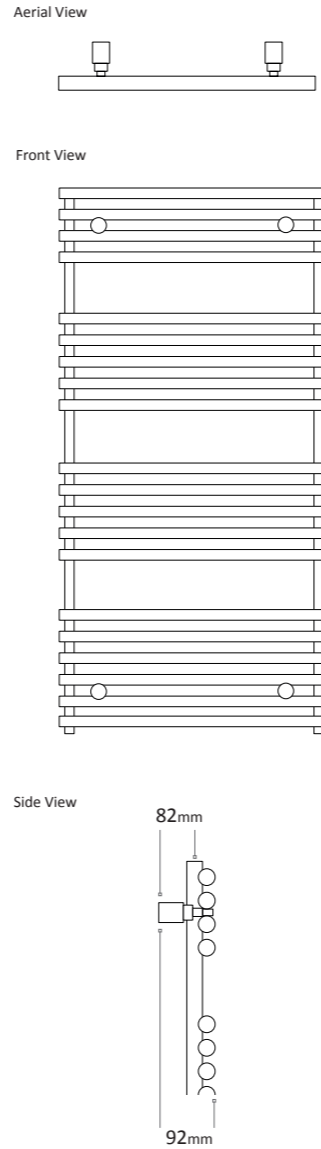

- Outputs tested to EN442
- All products CE approved
- High quality materials and engineering
- Dual energy options

Available Colours

Tone

(add TI) (add AN)

Titane Anthracite

Tone Lux

(add QW) (add MB) (add GB)

Quartz White Matt Black Gold Look*

(add BS) (add BP)

Hammered Black* Blush Pink*

2 Year Warranty

Available Colours

Angled Square Valve Pack Chrome IFV4C £55.99	Straight Square Valve Pack Chrome IFV5C £55.99	Corner Square Valve Pack Chrome IFV6C £76.99
Angled Round Valve Pack <table border="0"> <tr><td>Chrome</td><td>IFV1C</td><td>£31.99</td></tr> <tr><td>Anthracite</td><td>IFV1A</td><td>£40.99</td></tr> <tr><td>Black</td><td>IFV1B</td><td>£42.99</td></tr> <tr><td>White</td><td>IFV1W</td><td>£42.99</td></tr> <tr><td>Brushed Brass</td><td>IFV1BB</td><td>£44.99</td></tr> </table>	Straight Round Valve Pack <table border="0"> <tr><td>Chrome</td><td>IFV2C</td><td>£31.99</td></tr> <tr><td>Anthracite</td><td>IFV2A</td><td>£42.99</td></tr> <tr><td>Black</td><td>IFV2B</td><td>£42.99</td></tr> <tr><td>White</td><td>IFV2W</td><td>£42.99</td></tr> <tr><td>Brushed Brass</td><td>IFV2BB</td><td>£44.99</td></tr> </table>	Corner Round Valve Pack <table border="0"> <tr><td>Chrome</td><td>IFV3C</td><td>£55.99</td></tr> <tr><td>Anthracite</td><td>IFV3A</td><td>£57.99</td></tr> <tr><td>Black</td><td>IFV3B</td><td>£59.99</td></tr> <tr><td>White</td><td>IFV3W</td><td>£59.99</td></tr> <tr><td>Brushed Brass</td><td>IFV3BB</td><td>£59.99</td></tr> </table>

Angled Thermostatic Valve Pack <table border="0"> <tr><td>Chrome</td><td>IFV7C</td><td>£72.99</td></tr> <tr><td>Black</td><td>IFV7B</td><td>£77.99</td></tr> <tr><td>White</td><td>IFV7W</td><td>£77.99</td></tr> <tr><td>Brushed Brass</td><td>IFV7BB</td><td>£77.99</td></tr> </table>	Straight Thermostatic Valve Pack <table border="0"> <tr><td>Chrome</td><td>IFV8C</td><td>£73.99</td></tr> <tr><td>Black</td><td>IFV8B</td><td>£80.99</td></tr> <tr><td>White</td><td>IFV8W</td><td>£80.99</td></tr> <tr><td>Brushed Brass</td><td>IFV8BB</td><td>£79.99</td></tr> </table>	Corner Thermostatic Valve Pack <table border="0"> <tr><td>Chrome</td><td>IFV9C</td><td>£77.99</td></tr> <tr><td>Black</td><td>IFV9B</td><td>£82.99</td></tr> <tr><td>White</td><td>IFV9W</td><td>£82.99</td></tr> <tr><td>Brushed Brass</td><td>IFV9BB</td><td>£81.99</td></tr> </table>

INFPACK Immersion Heaters 100w Element | Length 304mm	INPACK100	£208.99	INFPACK Immersion Heaters 400w Element | Length 416mm	INPACK400	£208.99
INFPACK Immersion Heaters 150w Element | Length 304mm	INPACK150	£208.99	INFPACK Immersion Heaters 500w Element | Length 496mm	INPACK500	£208.99
INFPACK Immersion Heaters 200w Element | Length 399mm	INPACK200	£208.99	INFPACK Immersion Heaters 600w Element | Length 581mm	INPACK600	£208.99
INFPACK Immersion Heaters 300w Element | Length 377mm	INPACK300	£208.99			

Please ensure your selected colour number and name is included on your order. E.g. for an Angled Round Valve Pack in Anthracite quote the code INFV1AN.