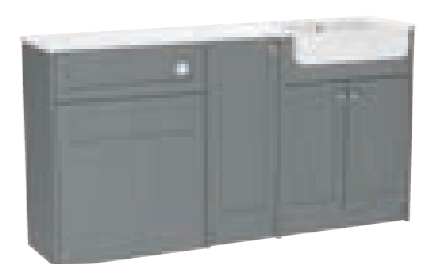

£2759.99

Right Handed shown. Left Handed also available.

	Slimline 1580(w) x 838(h) x 250(d)		Standard 1580(w) x 838(h) x 365(d)	
	Right Hand	Left Hand	Right Hand	Left Hand
Gloss White	INS15CRH-120	INS15CLH-120	IN15CRH-120	IN15CLH-120
Cashmere	INS15CRH-096	INS15CLH-096	IN15CRH-096	IN15CLH-096
Pearl Grey	INS15CRH-105	INS15CLH-105	IN15CRH-105	IN15CLH-105
Monument Grey	INS15CRH-108	INS15CLH-108	IN15CRH-108	IN15CLH-108
Indigo	INS15CRH-102	INS15CLH-102	IN15CRH-102	IN15CLH-102
Willow Green	INS15CRH-111	INS15CLH-111	IN15CRH-111	IN15CLH-111

1580 Slimline / Standard Depth Fitted Furniture (Excluding Cistern)