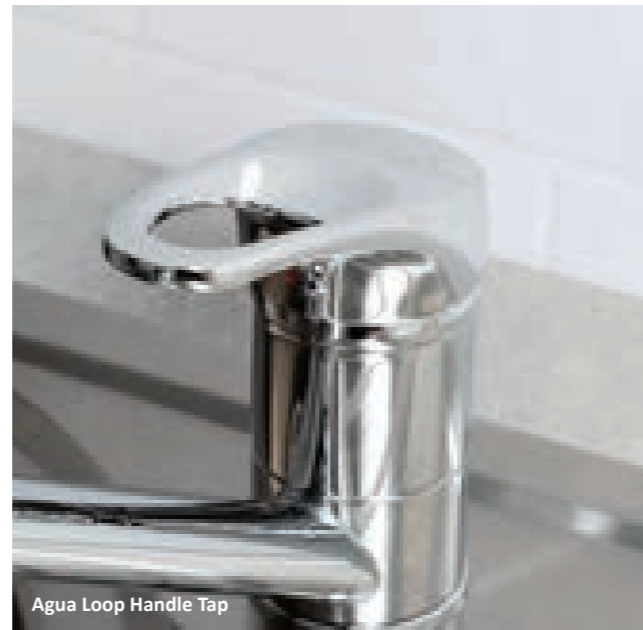

Agua Loop Handle Tap

Azar Dual Handle Tap

Vivir Single Lever Tap

Agua Luvia Hielo Corriente

Vida Vivir Azar Viento

Loop Handle Kitchen Tap
Chrome Finish
Spout Height 118mm
Projection 216mm

INF-AGU-001

£63.99