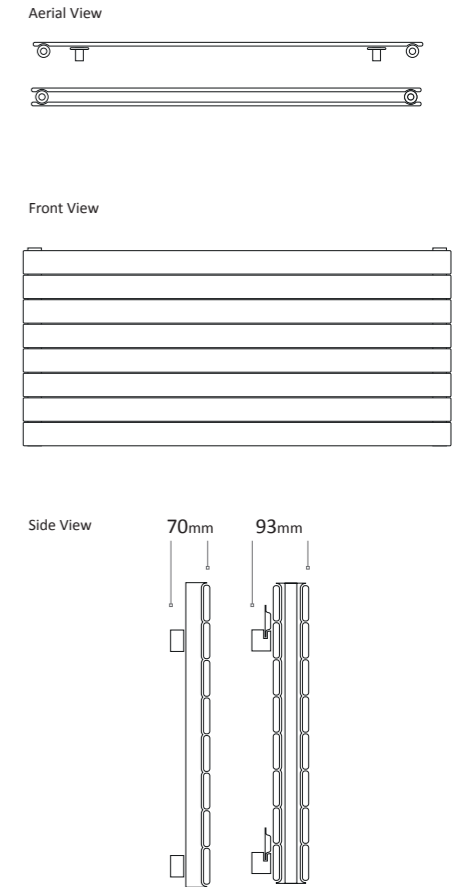

400mm Magnetic Towel Rail Chrome

NOHDY1C

£187.99

Magnetic Fixing Towel Hook Chrome

NOHAG2C

£56.99

Novar Horizontal

5 Year Warranty