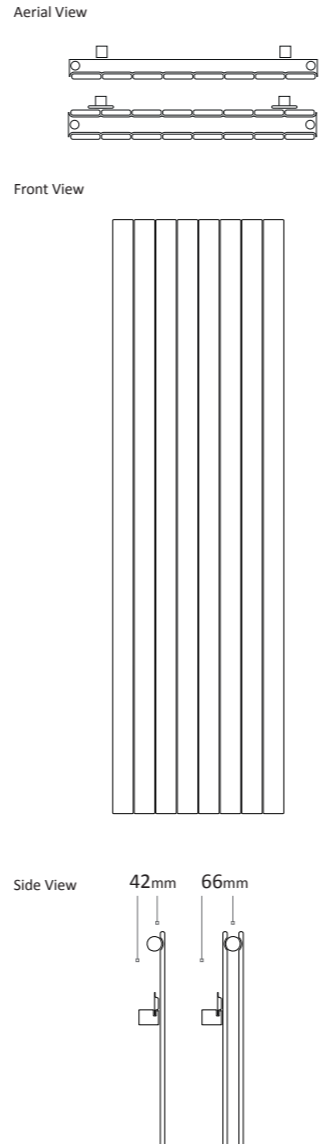

Novar Vertical

5 Year Warranty

- Output tested to EN442
- All products CE Approved
- Central Heating Only

Available Colours

White   Anthracite   Matt Black

Please ensure your selected colour number and name is included on your order. E.g. for an 1800 x 296mm Towel Rail Matt Black quote the code NOV180029MB.

Straight

	Height mm	Width mm	Bars	Watts	BTU's	Colour	White
Single							
NOV180029	1800	296	4	568	1938	£684.99	£537.99
NOV180044	1800	444	6	852	2907	£914.99	£719.99
NOV180059	1800	592	8	1136	3876	£1143.99	£900.99
Double							
NOVD180029	1800	296	4	836	2852	£1122.99	£869.99
NOVD180044	1800	444	6	1254	4279	£1549.99	£1199.99
NOVD180059	1800	592	8	1672	5705	£1975.99	£1528.99

NOHDY1C

£187.99

NOHAG2C

£56.99