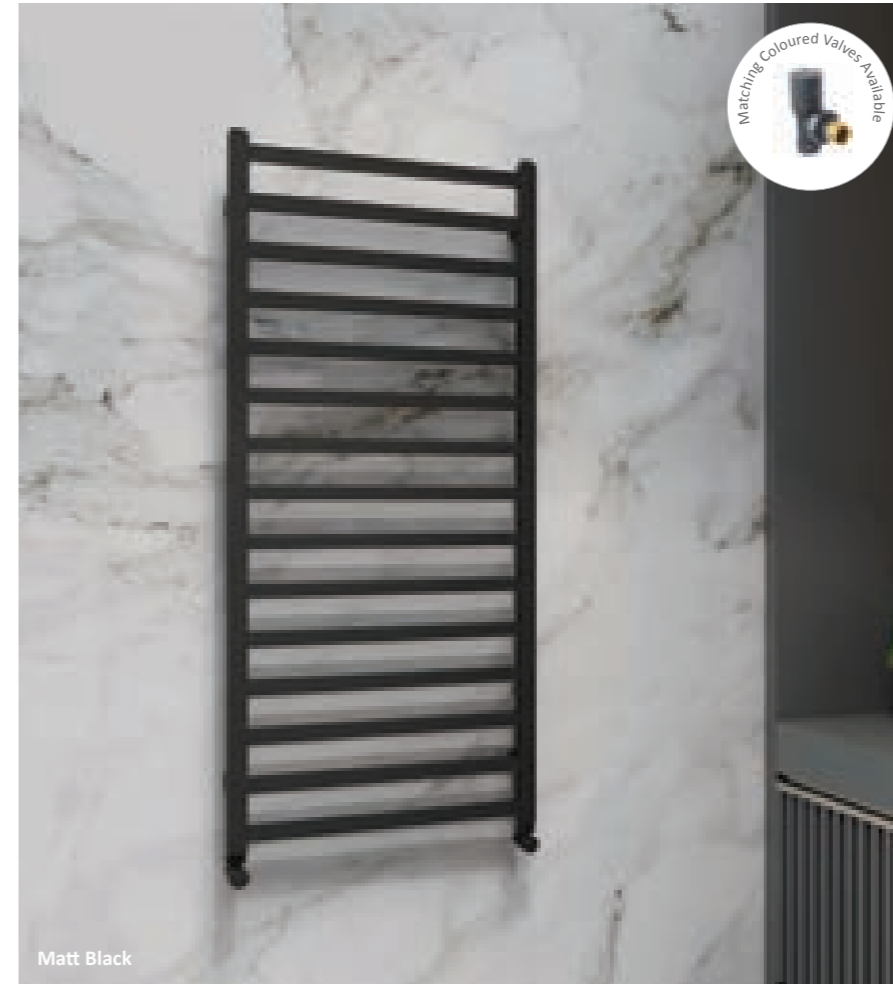

Shannon

Electric Options
see page 310

15 Year
Warranty