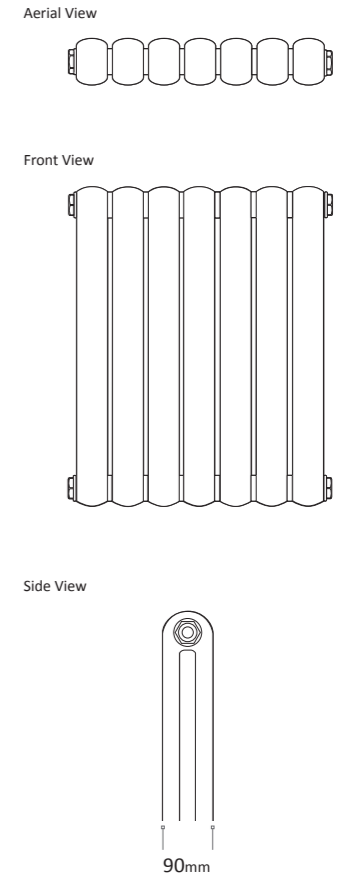

Isla

15 Year Warranty

Contemporary Vertical and Horizontal

	Height mm	Width mm	Bars	Watts	BTU's		Height mm	Width mm	Bars	Watts	BTU's		
White							Anthracite						
MDLISLA001W	450	506	7	398	1358	£407.99	MDLISLA001A	450	506	7	398	1358	£407.99
MDLISLA002W	450	784	11	625	2132	£566.99	MDLISLA002A	450	784	11	625	2133	£566.99
MDLISLA003W	450	993	14	796	2716	£848.99	MDLISLA003A	450	993	14	796	2716	£848.99
MDLISLA004W	450	1202	17	966	3296	£989.99	MDLISLA004A	450	1202	17	966	3296	£989.99
MDLISLA005W	550	506	7	505	1723	£469.99	MDLISLA005A	550	506	7	505	1723	£469.99
MDLISLA006W	550	784	11	793	2705	£646.99	MDLISLA006A	550	784	11	793	2706	£646.99
MDLISLA007W	550	993	14	1009	3443	£918.99	MDLISLA007A	550	993	14	1009	3443	£918.99
MDLISLA008W	550	1202	17	1226	4183	£1139.99	MDLISLA008A	550	1202	17	1226	4183	£1139.99
MDLISLA009W	1800	230	3	922	3147	£467.99	MDLISLA009A	1800	230	3	922	3146	£467.99
MDLISLA010W	1800	370	5	1538	5245	£743.99	MDLISLA010A	1800	370	5	1538	5248	£743.99
MDLISLA011W	1800	510	7	2153	7344	£997.99	MDLISLA011A	1800	510	7	2153	7346	£997.99

Towel Bar	Length mm	Width mm	
MDLISLATB001 (Add A for anthracite, W for white or C for chrome)	200	60	£95.99
MDLISLATB002 (Add A for anthracite, W for white or C for chrome)	340	60	£95.99
MDLISLATB003 (Add A for anthracite, W for white or C for chrome)	480	60	£95.99

- Vertical radiator with a modern twist
- High heat output
- Available in multiple sizes
- Available in both white and anthracite