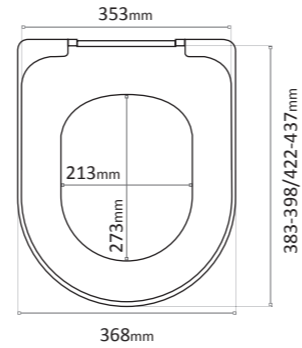

Mantello
White Toilet Seat

548406 £60.99

- Soft Close®
- Take Off®
- SolidFix®
- Top Fix
- ExCenter
- Duroplast