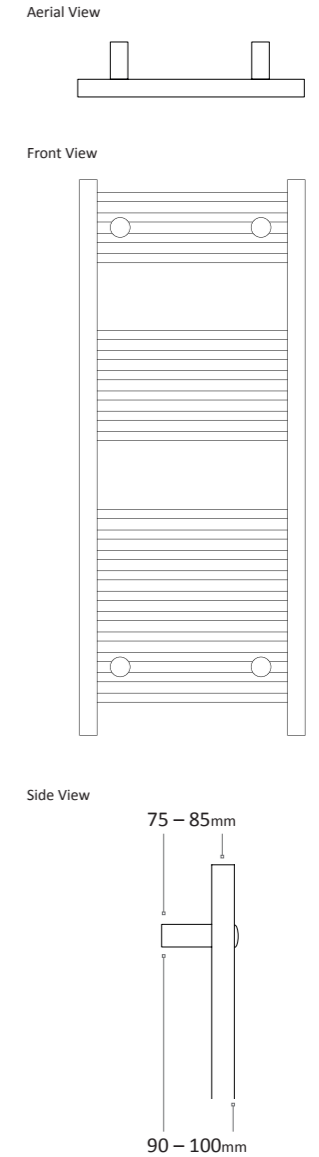

Saar Electric

2 Year Warranty

- IPX4 rated
- Electric Only
- 7 Day Programmer
- Adjustable controller
- 2 Hour Boost

Available Colours

Straight

	Height mm	Width mm	Bars	Watts	
Chrome					
SAEEL12050CH	1200	500	26	300	£678.99
SAEEL12060CH	1200	600	26	400	£690.99
Matt Black					
SAEEL8040MB	800	400	14	300	£436.99
SAEEL12050MB	1200	500	26	750	£513.99
SAEEL12060MB	1200	600	26	750	£527.99