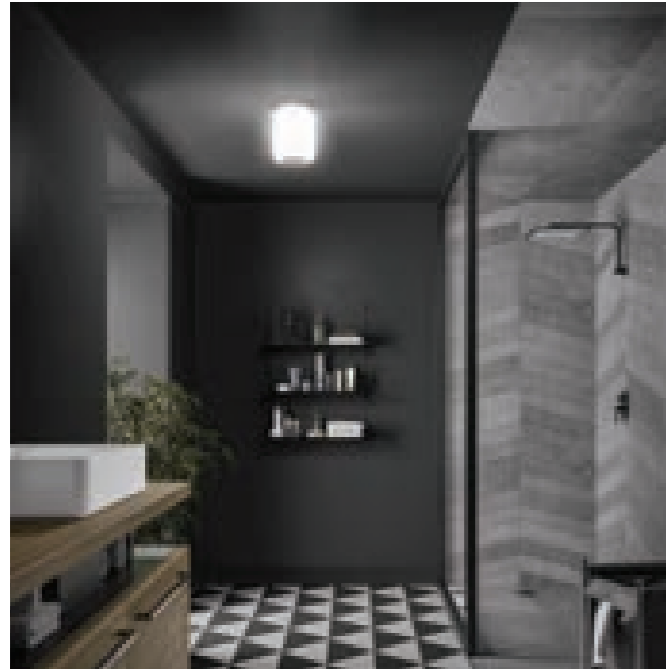

2 Year Warranty Electrical parts

Tecno

Tecno features a **Bluetooth®** enabled speaker that allows you to play your favourite music, podcast or audiobook straight from your device. A remote control means you can adjust the volume, skip a track and even change the dimmable LED light from cool white to warm white and through a spectrum of red, green and blue hues; creating a whole new level of ambience. This groundbreaking light helps you personalise your bathroom experience, setting the tone for an energetic morning routine or an indulgent evening pamper.

- Remote control operation – lighting and music
- **Bluetooth®** connectivity with compatible devices
- Hand blown glass shade
- Colour temperature changing LED illumination
- 1555lm max
- Dimmable
- 12 RGB colour options (non-dimmable)
- 6w speaker
- IP44 Rated: Suitable for use in bathrooms

Tecno Ceiling Light Ø180 x 230 (d) mm **303700** **£371.99**