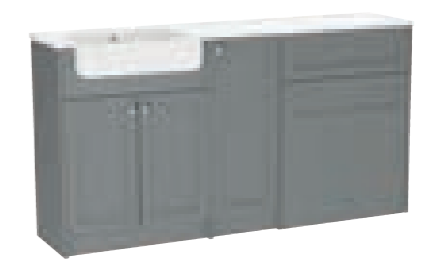

£2536.99

Left Handed shown. Right Handed also available.

	Slimline 1580(w) x 838(h) x 250(d)		Standard 1580(w) x 838(h) x 365(d)	
	Right Hand	Left Hand	Right Hand	Left Hand
Gloss White	INS15RH-120	INS15LH-120	IN15RH-120	IN15LH-120
Cashmere	INS15RH-096	INS15LH-096	IN15RH-096	IN15LH-096
Pearl Grey	INS15RH-105	INS15LH-105	IN15RH-105	IN15LH-105
Monument Grey	INS15RH-108	INS15LH-108	IN15RH-108	IN15LH-108
Indigo	INS15RH-102	INS15LH-102	IN15RH-102	IN15LH-102
Willow Green	INS15RH-111	INS15LH-111	IN15RH-111	IN15LH-111