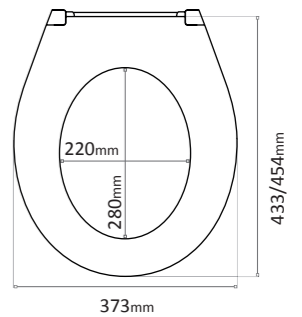

SoftClose® - The practical SoftClose® Solution allows the toilet lid to be closed silently, gently and comfortably with just a tap of the finger - slowly, smoothly and evenly.

SolidFix® - Our high-quality hinges are made of stainless steel and are the basis of our toilet seats' reliable hold and accurate fit. Secure fastening through our reliable installation solutions prevents sideways movement of the toilet seat.

TakeOff® - With our practical TakeOff® hinges, the toilet seat can easily be removed and re-attached without the need for any additional tools or any mechanical feature to push.

TopFix - The TopFix hinge solution enables convenient mounting from the top. The solid fixing nut and the stainless steel thread ensure additional fastening and the highest stability.

Duroplast - Duroplast toilet seats are extremely robust, scratch resistant and have extraordinary surface hardness. Duroplast toilet seats have a smooth and non-porous surface. This makes it much easier to clean the seat and lid.

ExCenter - Our flexibly adjustable ExCenter stainless-steel hinges attach our toilet seats to all standard toilet models. This is because the metal hinges can be moved in four directions, impressing with their high degree of flexibility.