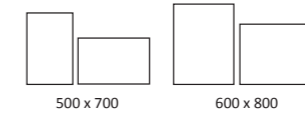

500/700	500(w) x 700(h) x 45(d) mm	MDL47250	£356.99
600/800	600(w) x 800(h) x 45(d) mm	MDL47260	£393.99

Aviemore Mirrors

Both sizes of the Aviemore mirror have delightful white diffusing light bars either side (or top and bottom if hung landscape). They feature a touch sensor controlling on/off and dimming functions as well as demisters to give you a clear view even in a steamy bathroom.