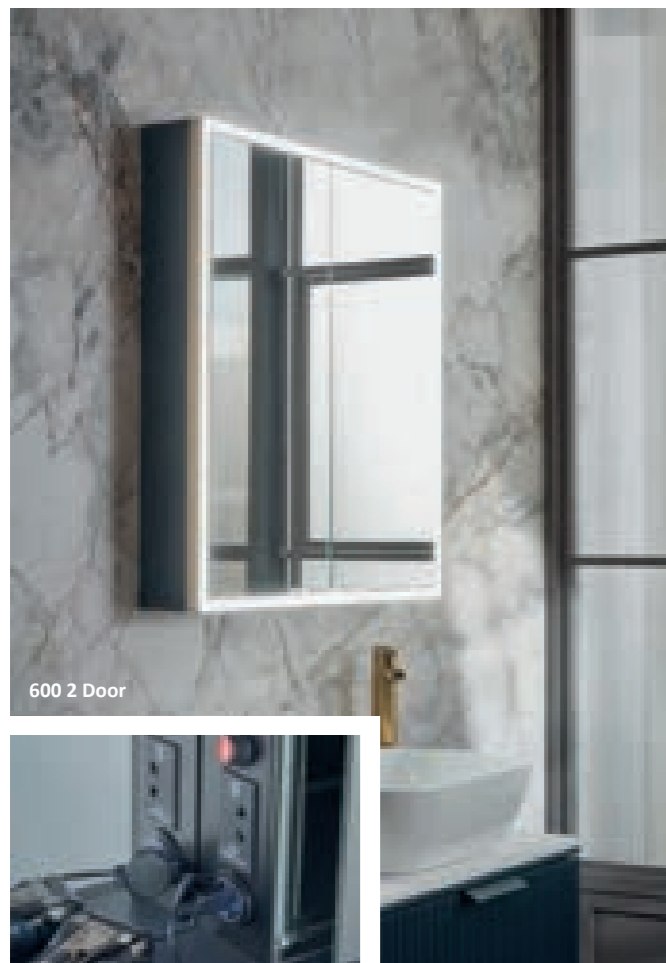

- Colour changing and dimming
- Touch bar controls
- Two-pin charging, USB and USB-C
- Central electronics box
- 6mm double sided mirror door with demist
- Colour matched side panels, mirror sides or black sides
- Colour matched handles
- Mirror back panel
- Adjustable, split shelves with low profile clips
- Surface mount or recessed

Aluminium			
500 1 Door	500(w) x 700(h) x 113(d) mm	MDLG039	£750.99
650 2 Door	650(w) x 700(h) x 113(d) mm	MDLG040	£896.99
800 1 Door	800(w) x 700(h) x 113(d) mm	MDLG041	£1035.99
1000 2 Door	1000(w) x 700(h) x 113(d) mm	MDLG042	£1181.99
Black			
500 1 Door	500(w) x 700(h) x 113(d) mm	MDLG043	£896.99
650 2 Door	650(w) x 700(h) x 113(d) mm	MDLG044	£1035.99
800 1 Door	800(w) x 700(h) x 113(d) mm	MDLG045	£1181.99
1000 2 Door	1000(w) x 700(h) x 113(d) mm	MDLG046	£1327.99
Brushed Brass			
500 1 Door	500(w) x 700(h) x 113(d) mm	MDLG047	£896.99
650 2 Door	650(w) x 700(h) x 113(d) mm	MDLG048	£1035.99
800 1 Door	800(w) x 700(h) x 113(d) mm	MDLG049	£1181.99
1000 2 Door	1000(w) x 700(h) x 113(d) mm	MDLG050	£1327.99

Vault Side Panels
Choose your side panel finish

Matt Black	MDLG051	£28.99
Mirror	MDLG052	£14.99
Coloured	MDLG053	£143.99

Add relevant code for chosen colour