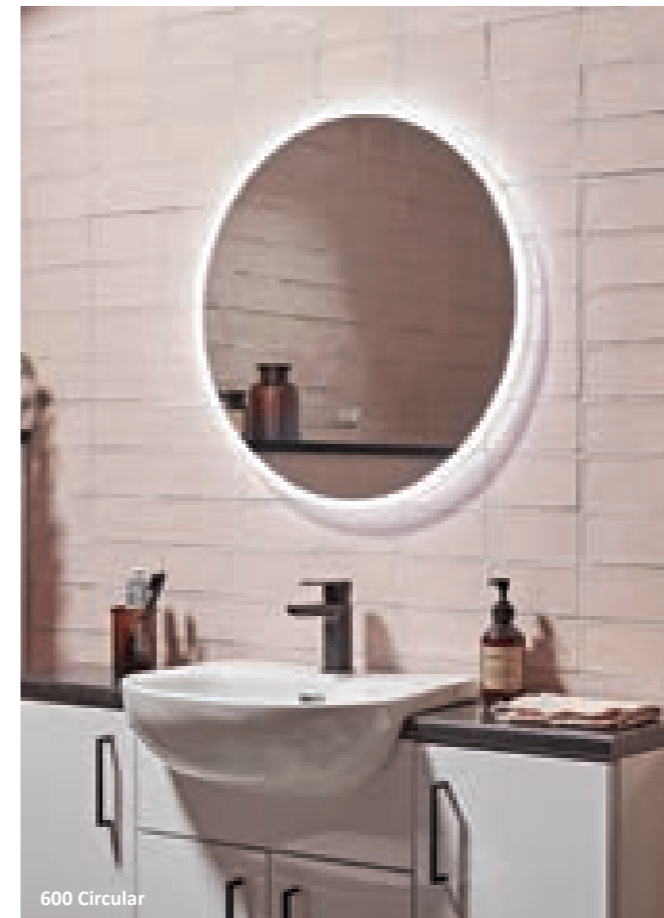

Boom Mirrors

600 Circular

Bluetooth®

Make your bathroom even better with our Boom mirror, fitted with **Bluetooth®** wireless technology to seamlessly play your music whilst getting ready in the morning. Available in two styles, with a slim depth design making it easy to fit into any bathroom.

- Available in Ø600 circle or 500mm rectangle
- **Bluetooth®** wireless technology
- Ultra slim 27mm depth
- Touch control operated
- Heated demister pad
- IP44 Rated: Suitable for use in bathrooms

Rectangular Mirror	500(w) x 700(h) x 27(d) mm	MDLF046	£623.99
Circular Mirror	600(w) x 600(h) x 27(d) mm	MDLF047	£649.99