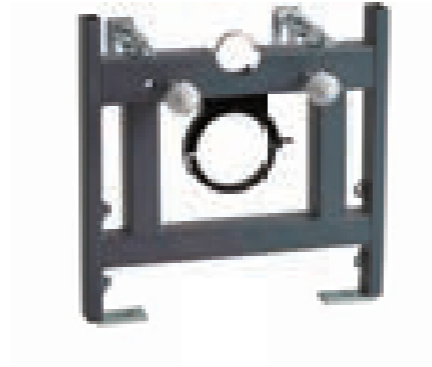

1/2 Height WC/Bidet Frame – 400(w) mm
MDLK016 £187.99

- Compact half height WC frame suitable for use in narrow back to wall units including 500mm
- For use with Slimline Concealed Cistern, Side Entry Slimline Concealed Cistern or comfort height cisterns
- Can also be used for bidets
- 200mm height adjustment