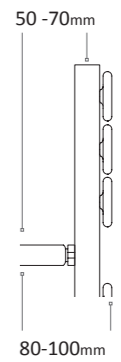

80-100mm

- Modern design
- Exceptional heat output
- Comes with screw fixings