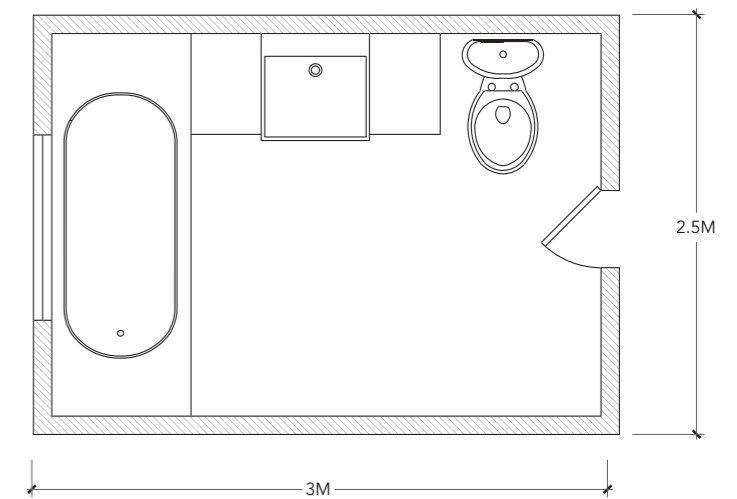

Family Bathroom

Sharing a family bathroom requires a carefully planned space. Keep in mind the number of people who will be using the room. Choosing the right furniture and storage is vital to contain the clutter and ensure a stylish space.