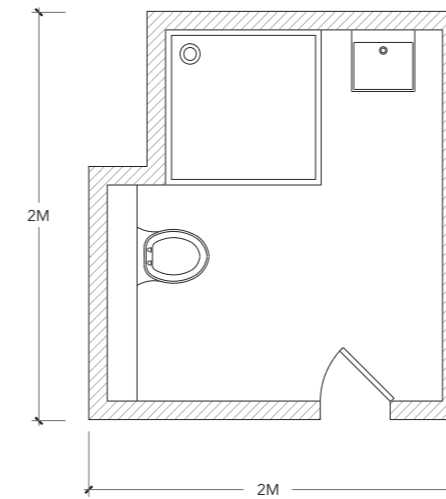

Notes and Plotter

En-suite

Transform your en-suite into a tranquil retreat with modular furniture options that maximise every inch of additional space. Custom-made solutions can perfectly complement the individual needs of your bathroom, delivering a bespoke look with maximum storage capacity to contain your clutter.