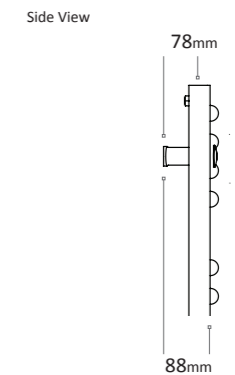

Ural

Electric Options
see page 310

15 Year
Warranty

Curved Vertical

	Height mm	Width mm	Bars	Watts	BTU's	
Chrome						
URCL08050CP	800	500	14	275	938	£186.99
URCL08060CP	800	600	14	324	1105	£212.99
URCL10050CP	1000	500	18	351	1198	£224.99
URCL10060CP	1000	600	18	414	1413	£246.99
URCL12050CP	1200	500	22	428	1460	£263.99
URCL12060CP	1200	600	22	505	1723	£287.99
URCL15050CP	1500	500	28	534	1822	£321.99
URCL15060CP	1500	600	28	631	2153	£357.99
URCL18050CP	1800	500	34	638	2177	£366.99
URCL18060CP	1800	600	34	754	2573	£418.99

- Curved version of the straight multi-rail Amur
- 25mm horizontal tubes
- Flat tops and rear air-vent
- Available in multiple sizes