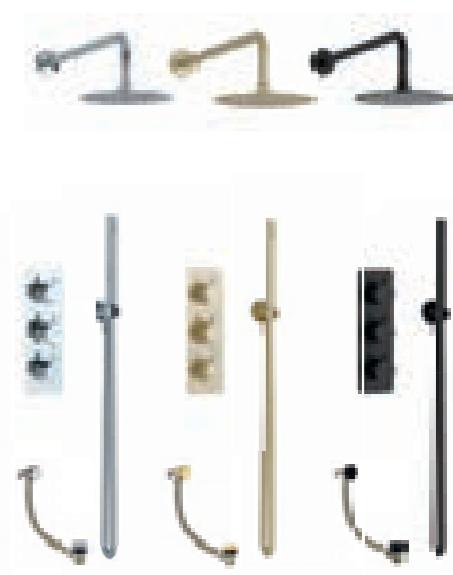

Chrome	IFPECV006CP	£560.99
Matt Black	IFPECV006MB	£704.99
Brushed Brass	IFPECV006BB	£704.99

MP

3 Handle, Triple Diverter Concealed Thermostatic Valve with 200mm Fixed Head, Pencil Handset, Smooth Hose and Bath Filler Waste

Chrome	IFPECV10CP	£656.99
Matt Black	IFPECV10MB	£775.99
Brushed Brass	IFPECV10BB	£775.99