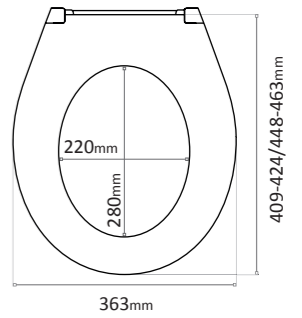

Pineto
White Toilet Seat

547194 £39.99

- SolidFix®
- Duroplast