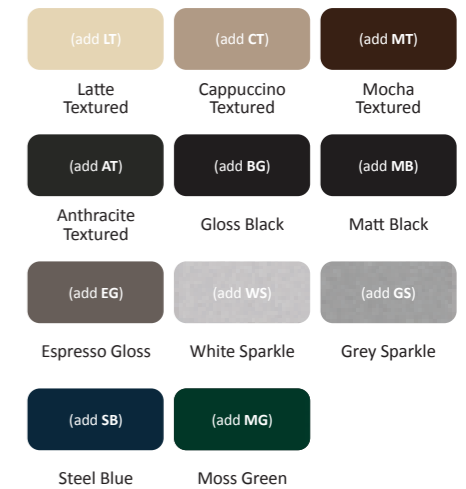

- Square towel warmer
- Equally spaced cross bars
- Available in a chrome, white or colour finish
- Available in multiple sizes

Available Colours

Matching Coloured Valves (Pairs)

MDL15AN	Angled 1/2" x 15mm	£67.99
MDL15ST	Straight 1/2" x 15mm	£67.99