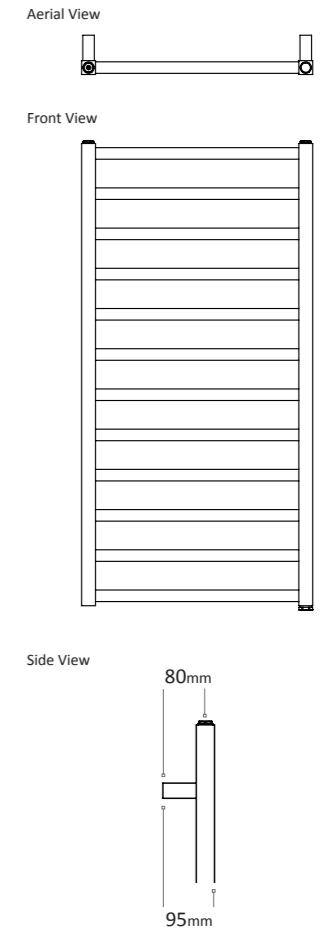

Straight Vertical

	Height mm	Width mm	Bars	Watts	BTU's	
Chrome						
MDLSHAN001C	1000	500	12	257	877	£466.99
MDLSHAN002C	1165	500	15	314	1071	£507.99
MDLSHAN003C	1165	600	15	365	1245	£559.99
MDLSHAN004C	1700	500	20	434	1481	£682.99
MDLSHAN005C	1700	600	20	520	1774	£755.99
White						
MDLSHAN001W	1000	500	12	409	1396	£310.99
MDLSHAN002W	1165	500	15	420	1433	£342.99
MDLSHAN003W	1165	600	15	437	1491	£373.99
MDLSHAN004W	1700	500	20	501	1709	£435.99
MDLSHAN005W	1700	600	20	601	2051	£445.99
Colour						
MDLSHAN001	1000	500	409	409	1396	£519.99
MDLSHAN002	1165	500	420	420	1433	£542.99
MDLSHAN003	1165	600	437	437	1491	£563.99
MDLSHAN004	1700	500	501	501	1709	£692.99
MDLSHAN005	1700	600	601	601	2051	£722.99

- Square towel warmer
- Equally spaced cross bars
- Available in a chrome, white or colour finish
- Available in multiple sizes