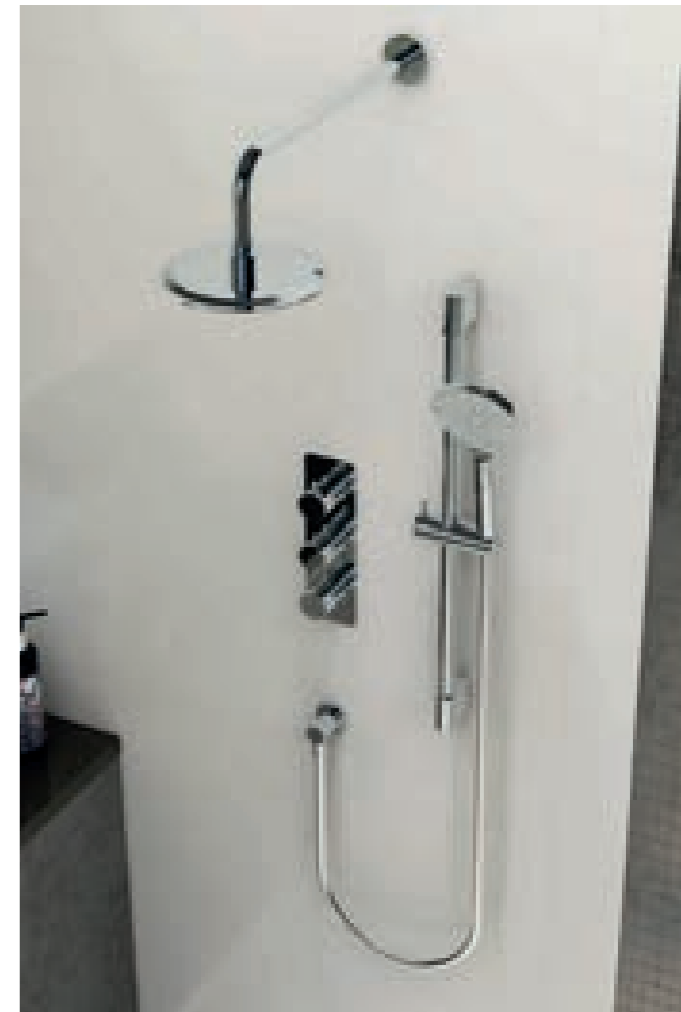

Pendle Shower Packs

10 Year Warranty

MP

Chrome	IFPERRPDFCP	£456.99
Matt Black	IFPERRPDFMB	£540.99
Brushed Brass	IFPERRPDFBB	£540.99

MP

Chrome	IFPE1CP	£265.99
Matt Black	IFPE1MB	£355.99
Brushed Brass	IFPE1BB	£355.99

MP

Chrome	IFPECV001CP	£422.99
Matt Black	IFPECV001MB	£518.99
Brushed Brass	IFPECV001BB	£518.99

MP

Chrome	IFPECV005CP	£502.99
Matt Black	IFPECV005MB	£590.99
Brushed Brass	IFPECV005BB	£590.99

MP

Chrome	IFPECV006CP	£560.99
Matt Black	IFPECV006MB	£704.99
Brushed Brass	IFPECV006BB	£704.99

MP

Chrome	IFPECV10CP	£656.99
Matt Black	IFPECV10MB	£775.99
Brushed Brass	IFPECV10BB	£775.99