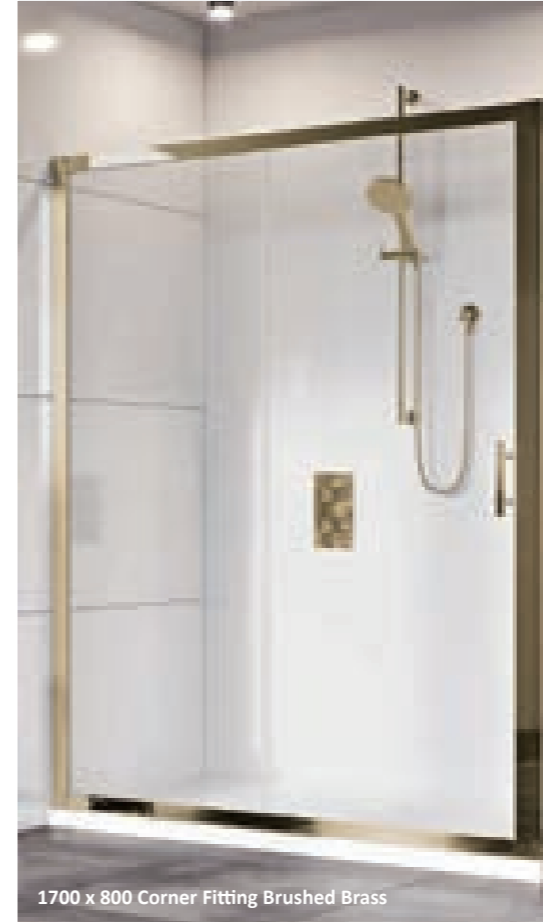

Image Shows: Door M2T1713BBR | Side Panel M2GL813BBR (Brushed Brass)

1700 x 800 Corner Fitting Brushed Brass

Easy fit enclosure

Sliding Door

This Sliding Door is designed to make installation easy with its fast fix system and extremely clever running systems.

- Height: 1950mm
- Thickness: 8mm
- Fast fix assembly
- Low profile PVC seals
- Available in Polished Chrome, Matt Black and Brushed Brass

Corner and Alcove Fitting

Description	Size mm	Adjustment mm	Door Aperture mm	Code	
Sliding Door	1200	1150 – 1190	470	M2T1213	£904.99
Sliding Door	1400	1350 – 1390	570	M2T1413	£932.99
Sliding Door	1500	1450 – 1490	620	M2T1513	£941.99
Sliding Door	1700	1650 – 1690	720	M2T1713	£960.99
Side Panel	800	755 – 775	N/A	M2GL813	£420.99
Side Panel	900	855 – 875	N/A	M2GL913	£454.99

(add B to codes) (add S to codes) (add BBR to codes)

Black Polished Chrome Brushed Brass

Image Shows: Offset Quadrant M2SQ91213BBR (Brushed Brass)