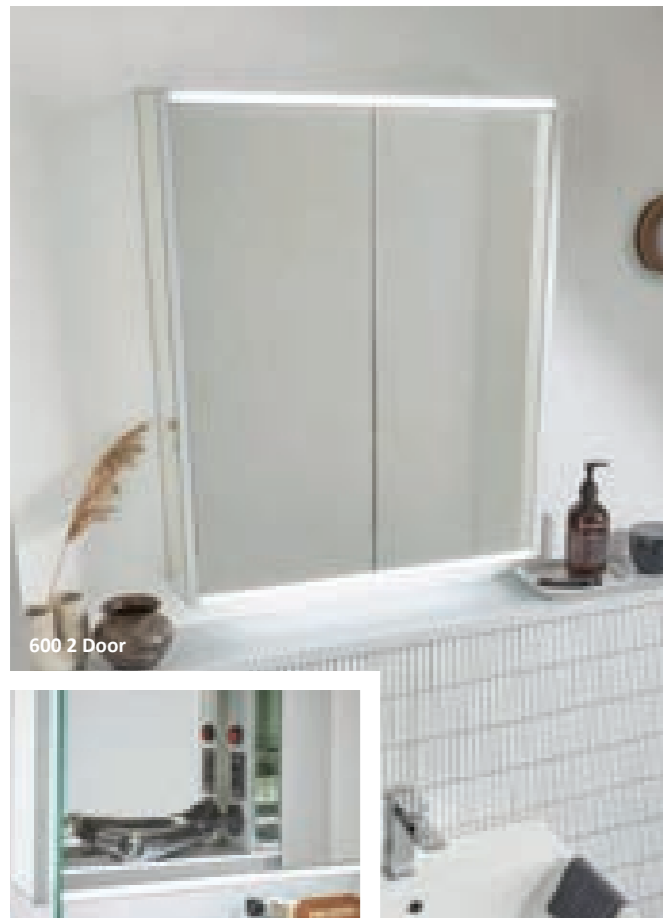

Noble Cabinets

Our Noble cabinet offers all the modern features and benefits you could want in one, sleek unit. Available in three sizes, this cabinet is full of ingenious features including easy to use adjustable lighting, internal charging sockets perfect for toothbrushes and shavers, as well as steam-free mirrors to keep things clear.

- USB and USB-C charging socket
- Push to open doors
- Adjustable shelves
- Heated demister pad
- IP44 Rated: Suitable for use in bathrooms
- Adjustable LED colour temperature and brightness
- Infrared contactless controls
- Internal lighting
- Mirrored sides
- Two-pin charging socket

500 1 Door	490(w) x 700(h) x 120(d) mm	MDLG030	£1030.99
600 2 Door	590(w) x 700(h) x 120(d) mm	MDLG031	£1197.99
800 2 Door	790(w) x 700(h) x 120(d) mm	MDLG032	£1371.99