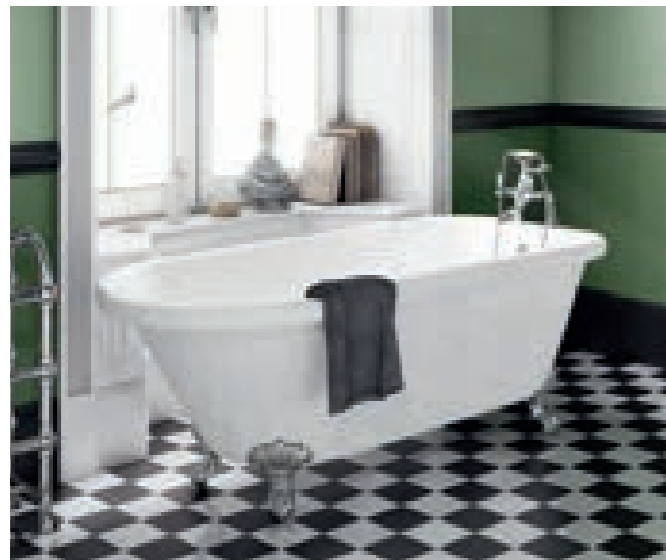

Freestanding Baths

Lifetime
Warranty

Victoria

- Traditional freestanding bath
- Lion claw feet included for a quick and easy installation
- Overflow hole included to prevent any bathroom accidents
- Manufactured from high quality white acrylic

1695mm Double Ended Bath	1695 x 785 mm	MDLVIC001	£1312.99
1795mm Double Ended Bath	1795 x 785 mm	MDLVIC002	£1331.99

Vancouver

- Traditional Single Ended Bath to suit both modern and classical bathroom designs
- Smaller footprint than traditional freestanding baths to add freestanding benefits to a more restrictive bathroom space
- Manufactured from high quality white 5mm acrylic
- Lion claw feet included for a quick and easy installation