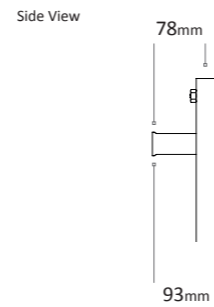

- Straight multi-rail available in nine modern contemporary colours
- 25mm horizontal tubes
- Flat tops and rear air-vent
- Available in multiple sizes

Available Colours

(add CT)	(add AT)	(add BG)
Cappuccino Textured	Anthracite Textured	Gloss Black
(add MB)	(add EG)	(add WS)
Matt Black	Espresso Gloss	White Sparkle
(add GS)	(add SB)	(add MG)
Grey Sparkle	Steel Blue	Moss Green

Please ensure your selected colour number and name is included on your order. E.g. for an 800 x 500mm Straight Matt Black Vertical Towel Rail quote the code ELFL08050MB. Order your matching valves and pipe tubes the same way by adding the colour after the code.

Outputs based on Delta t50. All prices include VAT.

Electric Options
see page 310

15 Year
Warranty