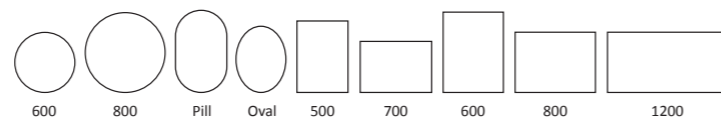

Edge Mirrors

5 Year Warranty

Pill

Make a statement in your bathroom with our sophisticated range of edge mirrors. Available in a wide range of shapes and sizes with your choice of stylish white, matt black or brass frame finish. With fully adjustable lighting to help set the mood, easily controlled by contactless hand movements.

- Available in seven shapes and sizes
- Stylish white, matt black or brass trim options
- Infrared contactless controls
- Adjustable LED colour temperature and brightness
- Heated demister pad
- IP44 Rated: Suitable for use in bathrooms

		Black	White	Brass	
600 Circular	600Ø x 38(d) mm	MDLF052	MDLF051	MDLF066	£574.99
800 Circular	800Ø x 38(d) mm	MDLF054	MDLF053	MDLF067	£770.99
Pill	500(w) x 800(h) x 38(d) mm	MDLF049	-	-	£647.99
Oval	500(w) x 700(h) x 38(d) mm	MDLF050	-	MDLF068	£603.99
500/700	500(w) x 700(h) x 38(d) mm	MDLF048	-	-	£647.99
600/800	600(w) x 800(h) x 38(d) mm	MDLF056	MDLF055	-	£770.99
1200	1200(w) x 600(h) x 38(d) mm	MDLF058	MDLF057	-	£1028.99

Ferrara Mirrors

5 Year Warranty

Our colour changing Ferrara mirrors allow for adaptable lighting whatever your space. With four LED colours ranging from daylight white to warm evening, it is easy to set the right mood in your bathroom by simply double tapping the touch sensor. Ferrara also features a slim profile, demister technology and can be positioned either portrait or landscape.

- Touch sensor
- Warm to cool LEDs
- Heated demister
- Slim depth
- Portrait or landscape
- IP44 Rated: Suitable for use in bathrooms

Rectangular Mirror	500(w) x 700(h) x 28(d) mm	MDLF029	£428.99
Rectangular Mirror	600(w) x 800(h) x 28(d) mm	MDLF030	£475.99

Tone Mirrors