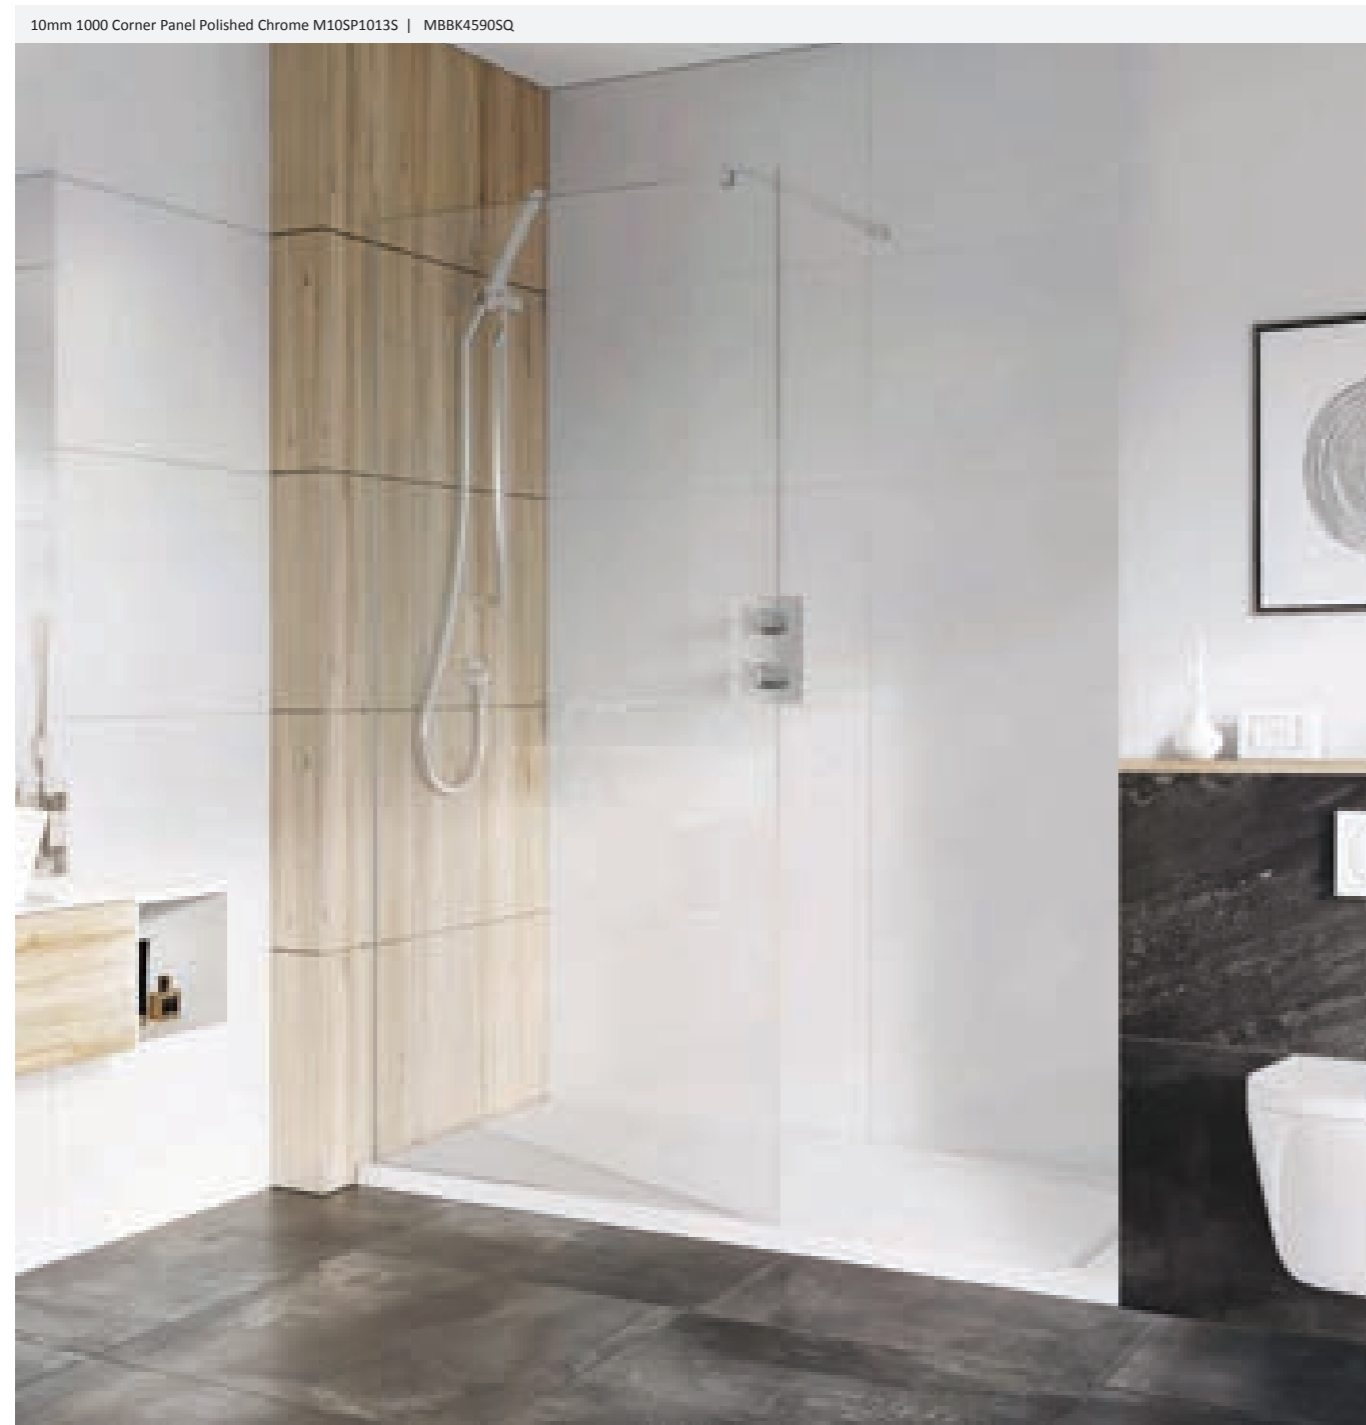

Wetroom Panel with Clear Glass

This extensive range of Wetroom Panel sizes and options offers you flexibility to create the perfect showering space. With various configurations available, a choice of either Polished Chrome, Black, Gun Metal, Brushed Brass or Brushed Nickel frame with round or square bracing, we have everything covered to tailor to your own style. To create your bespoke wetroom firstly select the size of panel you require in either 8mm or 10mm glass thickness; select your colour; select your configuration; select between a fixed or pivoting deflector panel if required; and finally select your desired bracing bars.

- Height: 2000mm • Thickness: 8mm or 10mm • Reversible for right or left hand fixing
- Choice of colour finishes available in selected sizes: Black, Polished Chrome, Gun Metal, Brushed Brass or Brushed Nickel.

(add S to codes) (add B to codes) (add BR to codes) (add N to codes) (add GM to codes)
Polished Chrome   Black   Brushed Brass   Brushed Nickel   Gun Metal

8mm Wetroom

Description	Size mm	Code	Silver	Black	Brushed Brass	Brushed Nickel	Gun Metal	
Corner Panel (includes wall fixing kit allowing +/- 7.5mm of vertical adjustment)								
400 Corner Panel	365	M8SP413	•	•				£201.99
500 Corner Panel	465	M8SP513	•	•				£210.99
600 Corner Panel	565	M8SP613	•	•	•	•	•	£220.99
700 Corner Panel	665	M8SP713	•	•	•	•	•	£229.99
760 Corner Panel	725	M8SP7613	•	•	•	•	•	£235.99
800 Corner Panel	765	M8SP813	•	•	•	•	•	£238.99
900 Corner Panel	865	M8SP913	•	•	•	•	•	£247.99
1000 Corner Panel	965	M8SP1013	•	•	•	•	•	£259.99
1100 Corner Panel	1065	M8SP1113	•	•	•	•	•	£276.99
1200 Corner Panel	1165	M8SP1213	•	•	•	•	•	£293.99
1400 Corner Panel	1365	M8SP1413	•	•	•	•	•	£311.99
Deflector Panel (includes fixed or pivoting corner fixing kit)								
200 Fixed Deflector Panel	226	M8SPL213	•	•				£149.99
200 Pivoting Deflector Panel	243	M8SPM213	•	•				£192.99
300 Pivoting Deflector Panel	343	M8SPM313	•	•	•	•	•	£197.99
400 Pivoting Deflector Panel	443	M8SPM413	•	•				£203.99

10mm Wetroom

Description	Size mm	Code	Silver	Black	Brushed Brass	Brushed Nickel	Gun Metal	
Corner Panel (includes wall fixing kit allowing +/- 7.5mm of vertical adjustment)								
400 Corner Panel	350	M10SP413	•	•				£218.99
500 Corner Panel	450	M10SP513	•	•				£236.99
600 Corner Panel	550	M10SP613	•	•	•	•	•	£262.99
700 Corner Panel	650	M10SP713	•	•	•	•	•	£275.99
760 Corner Panel	710	M10SP7613	•	•	•	•	•	£284.99
800 Corner Panel	750	M10SP813	•	•	•	•	•	£290.99
900 Corner Panel	850	M10SP913	•	•	•	•	•	£303.99
1000 Corner Panel	950	M10SP1013	•	•	•	•	•	£319.99
1100 Corner Panel	1050	M10SP1113	•	•	•	•	•	£340.99
1200 Corner Panel	1150	M10SP1213	•	•	•	•	•	£361.99
1400 Corner Panel	1350	M10SP1413	•	•	•	•	•	£383.99
Deflector Panel (includes fixed or pivoting corner fixing kit)								
200 Fixed Deflector Panel	226	M10SPL213	•	•				£185.99
200 Pivoting Deflector Panel	243	M10SPM213	•	•				£239.99
300 Pivoting Deflector Panel	343	M10SPM313	•	•	•	•	•	£246.99
400 Pivoting Deflector Panel	443	M10SPM413	•	•				£253.99

Wetroom Panel Configurations

This is a selection of configurations which can be created using either 8mm or 10mm Wetroom Panels including the variety of brace bars on offer.

Selected bracing options are available in Polished Chrome, Black, Brushed Brass, Brushed Nickel or Gun Metal finishes (See page 117 for bracing options).

Due to the nature of the product water integrity cannot be guaranteed – please consult your installer.