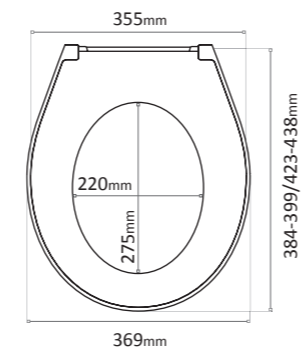

Lavello
White Toilet Seat

548405 £62.99

- Soft Close®
- Take Off®
- SolidFix®
- Top Fix
- ExCenter
- Duroplast