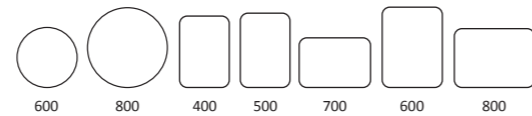

Guthrie Mirrors

5 Year
Warranty

With its backlit design, our Guthrie mirrors illuminate your wall finish to give a statement look in any bathroom. Using the integrated infrared sensor you can adjust the colour changing LEDs to suit any space. Ranging from a relaxing warm white to a cool functional daylight white, Guthrie can be set to match any time of day or task.

- Backlit only
- Heated demister pad
- Brightness control
- Portrait or landscape
- IP44 Rated: Suitable for use in bathrooms

400 Mirror	400(w) x 800(h) x 27(d) mm	MDLF074	£376.99
500 Mirror	500(w) x 700(h) x 27(d) mm	MDLF075	£391.99
600 Mirror	600(w) x 800(h) x 27(d) mm	MDLF076	£420.99
600 Circular	600Ø x 27(d) mm	MDLF077	£391.99
800 Circular	800Ø x 27(d) mm	MDLF078	£449.99

Bato Mirrors

Designed with neatly hidden charging options including a two-pin shaver socket and a USB socket, you can easily keep your toothbrushes or shavers fully topped up using our Bato mirror. The thin perimeter lighting gives a sharp look whilst still offering plenty of functional lighting and the touch sensor keeps the illumination.

- Thin lighting style
- Touch sensor controls
- USB socket and two-pin plug
- Heated demister pad
- IP44 Rated: Suitable for use in bathrooms

500 Mirror	500(w) x 700(h) x 70(d) mm	MDLF069	£591.99
600 Mirror	600(w) x 800(h) x 70(d) mm	MDLF070	£665.99
1000 Mirror	1000(w) x 600(h) x 70(d) mm	MDLF071	£776.99

Dey Mirrors

5 Year
Warranty

Discover invisible lighting hidden behind Dey's diffuser technology. On our black finished option when the product is off, the mirror appears to have a solid black frame but once turned on, the functional, inward facing lighting illuminates your face.